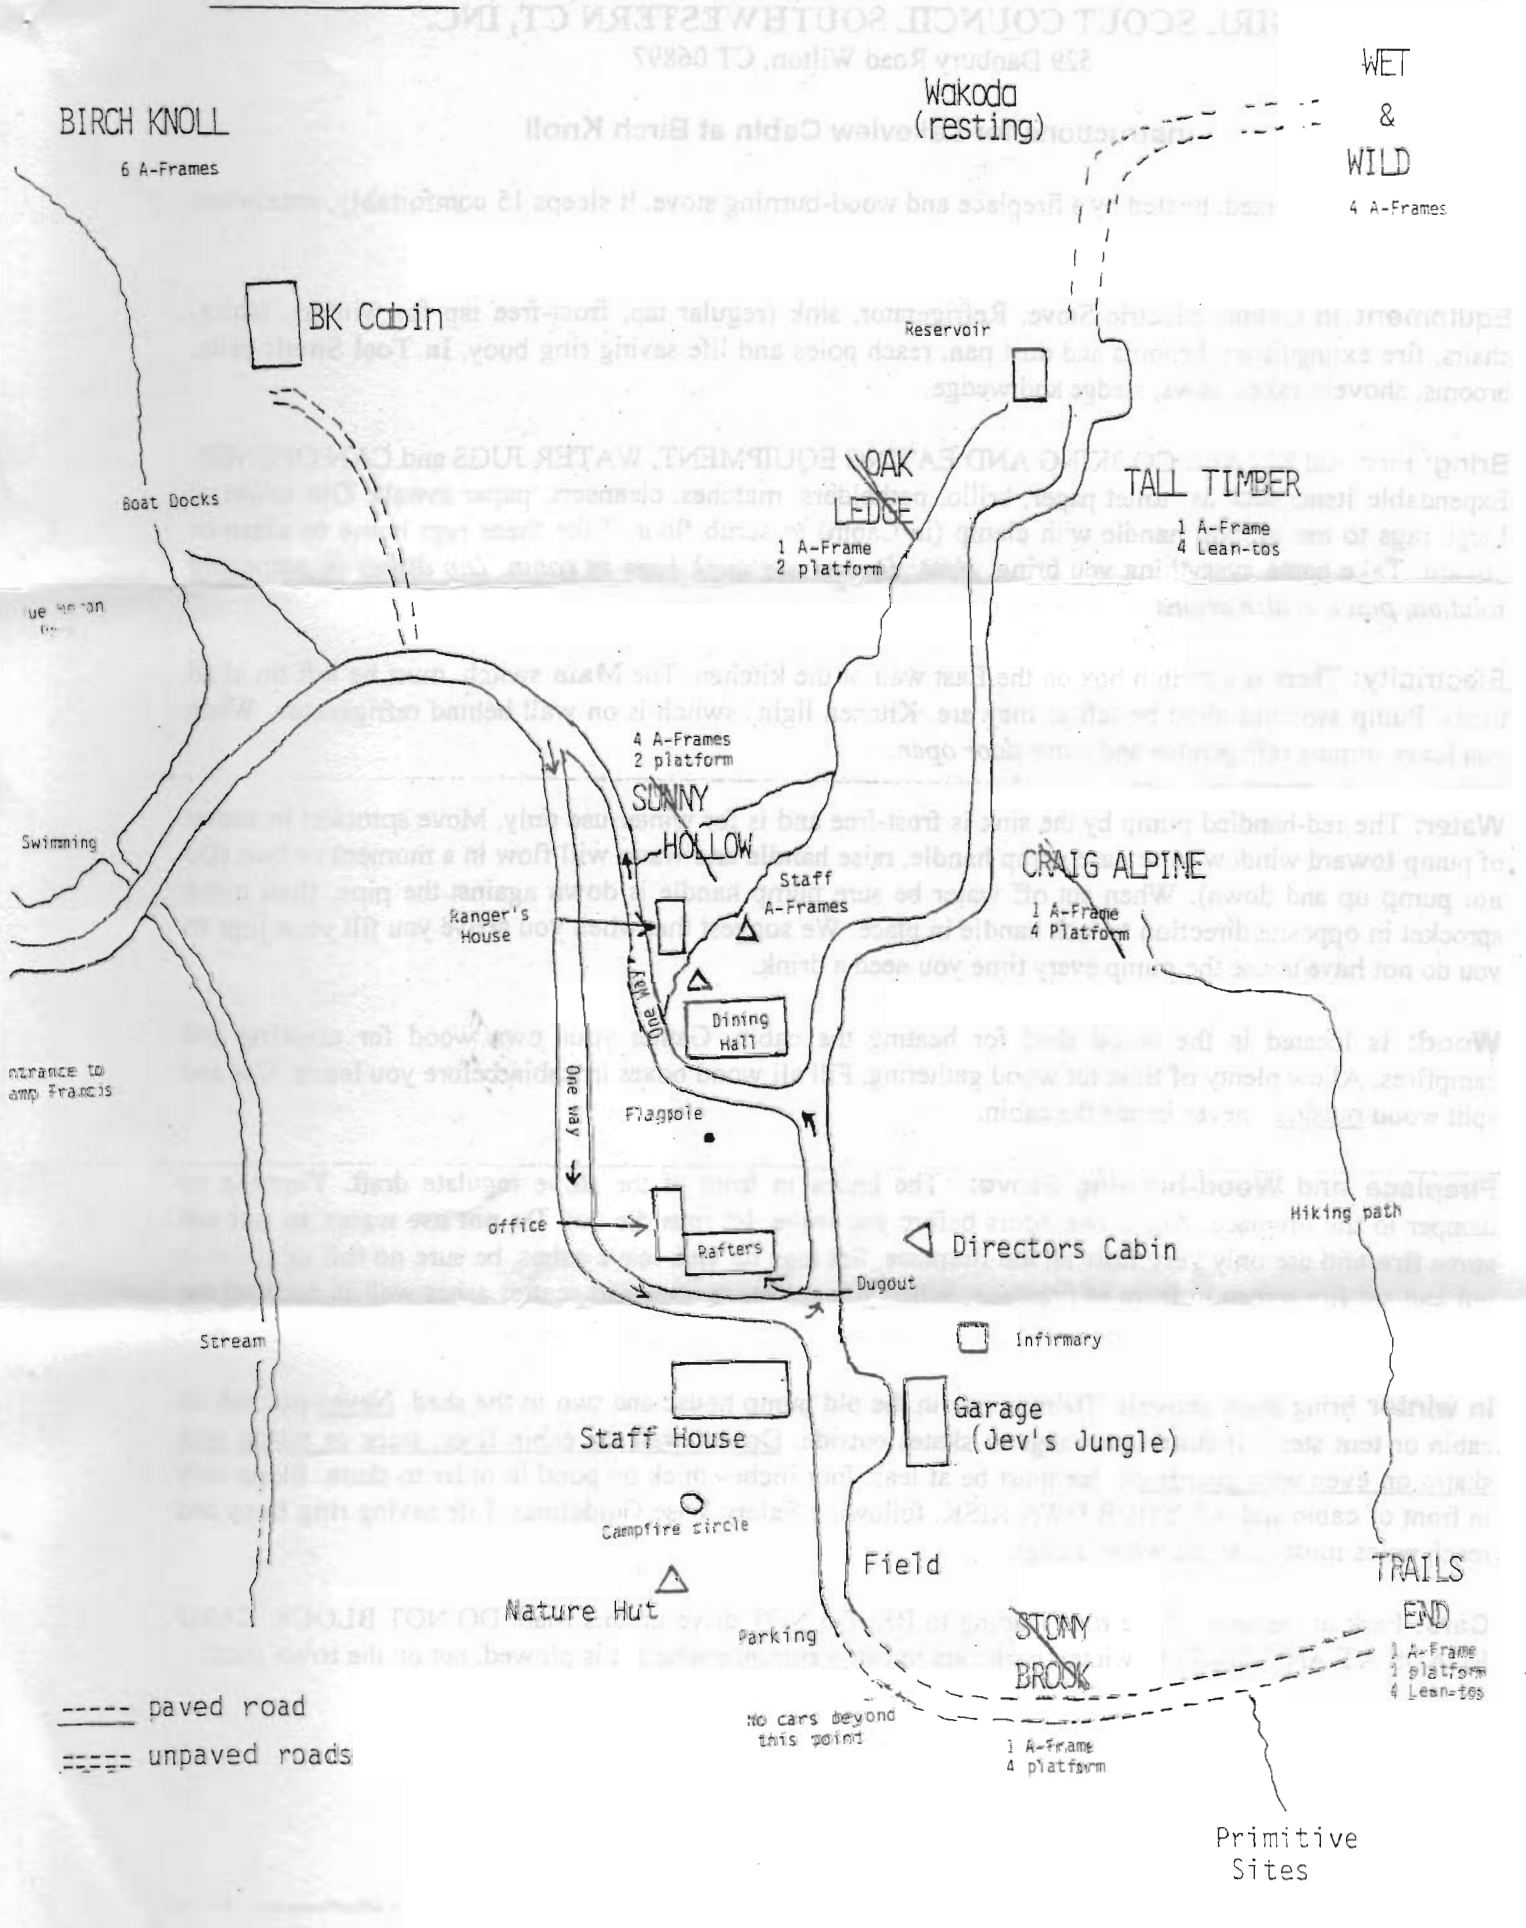

CAMP FRANCIS - Kent, Ct.

WET
&
WILD
4 A-Frames

----- paved road
 - - - - - unpaved roads

No cars beyond this point

TRAILS
END
1 A-Frame
1 platform
4 Lean-tos

Primitive Sites

BIRCH KNOLL
6 A-Frames

Wakoda (resting)

BK Cabin

Reservoir

Boat Docks

OAK LEDGE
1 A-Frame
2 platform

TALL TIMBER
1 A-Frame
4 Lean-tos

Swimming

4 A-Frames
2 platform

SUNNY HOLLOW

Dugout

Hiking path

Stream

Infirmary

Staff House

Garage (Jev's Jungle)

Campfire circle

Field

Nature Hut

Parking

STONY BROOK
1 A-Frame
4 platform

No cars beyond this point